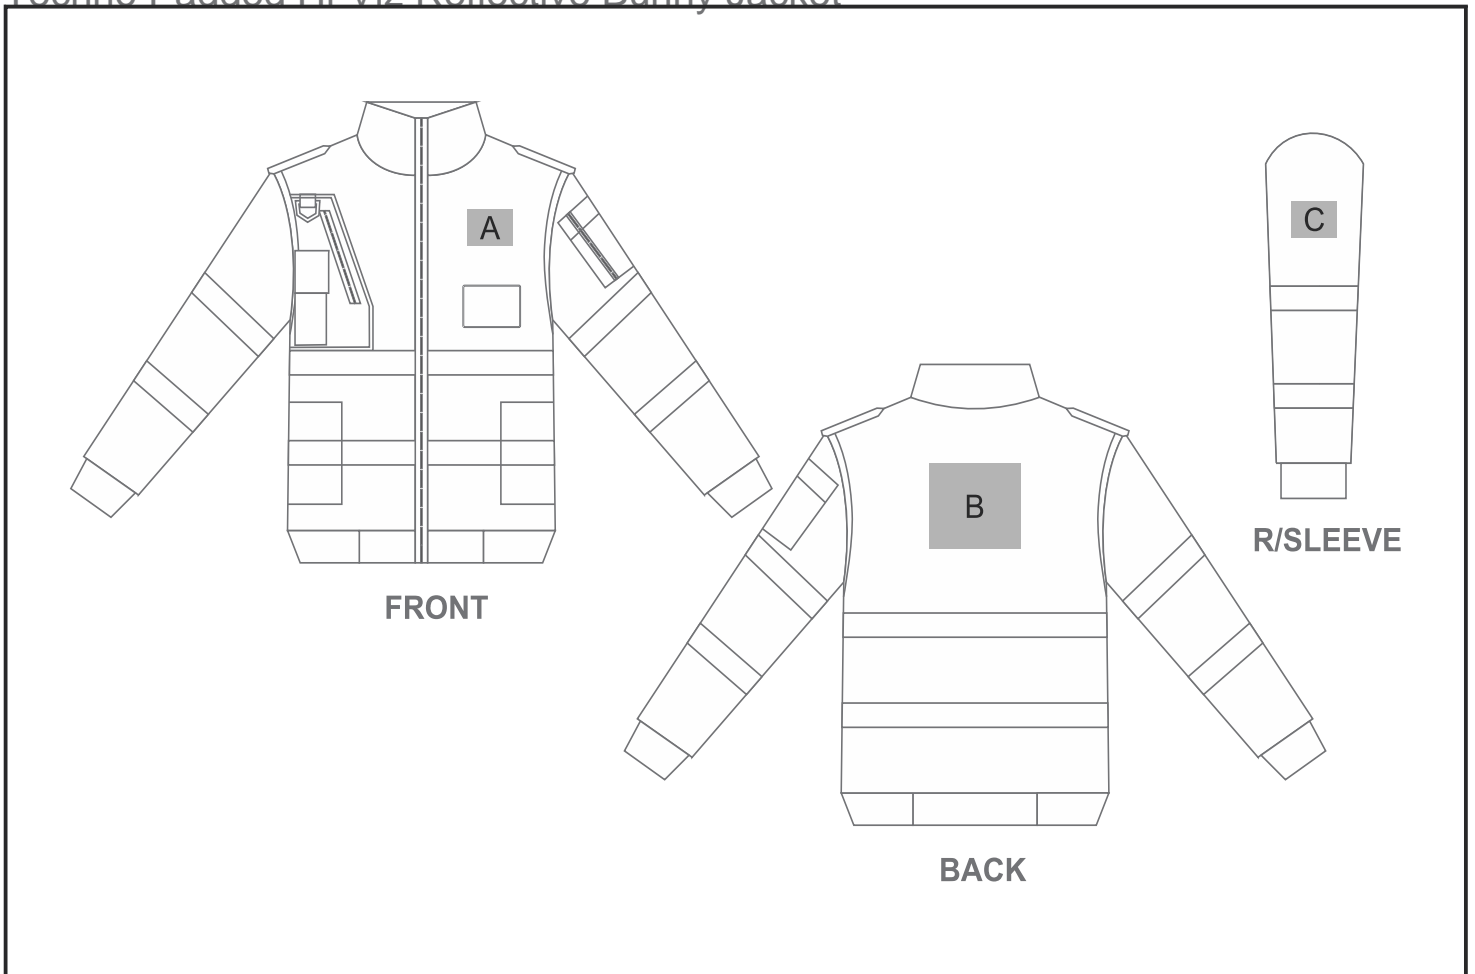

# ALT-1702

Techno Padded Hi-Viz Reflective Bunny Jacket

## Branding Options:

| Position | Branding Method (Branding Code) | No. of Colours | Dimension               |
|----------|---------------------------------|----------------|-------------------------|
| A        | Embroidery (EMB-A)              | N/A            | 80mm wide x 60mm high   |
| B        | Embroidery (EMB-A)              | N/A            | 100mm wide x 100mm high |
| C        | Embroidery (EMB-A)              | N/A            | 80mm wide x 60mm high   |